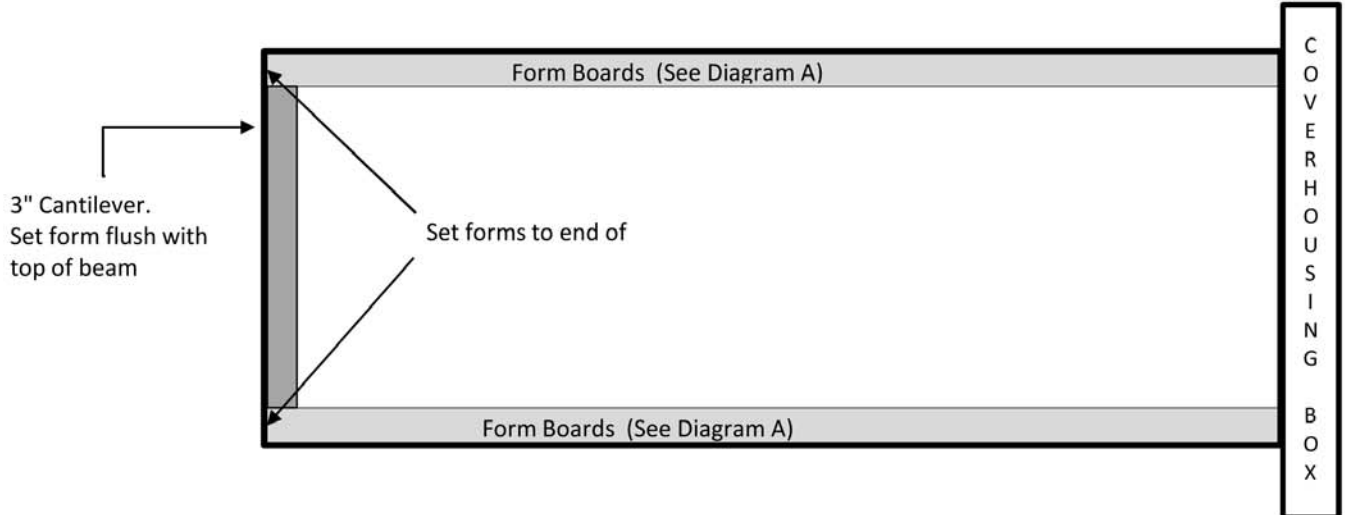

Drawings are not to scale.

Arizona Pool Covers will insert a Styrofoam insert into the 1.5 inch x 3 inch opening of the pre installed form boards.

Inside of the Styrofoam section we insert the pool cover track with bolts which are formed into the poured deck.