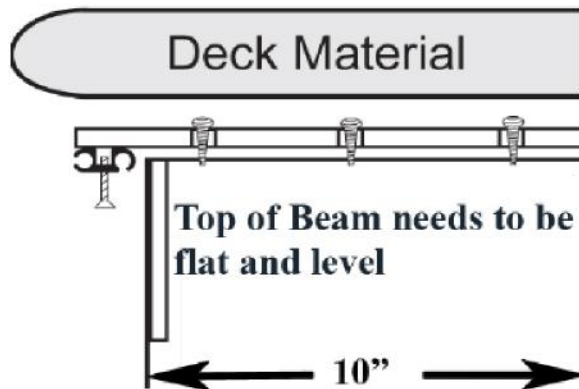

#1 Gunite

#2 Tile: Float top of beam flat and level with top of tile edge

Call or email our office ASAP when you have a tile schedule date

480-829-0083 or schedule@azpoolcovers.com

#3 Stainless Steel straps and track set

#4 Deck

Deck Straps

- For porous coping, brick, flagstone, and materials less than 2" thick
- Mounted every 2' of track
- For deck-on-deck pools

Tracks are protected with plastic wrapper. Stainless Steel straps secured to top of beam that has been floated level to top of tile elevation back 10" from waters edge