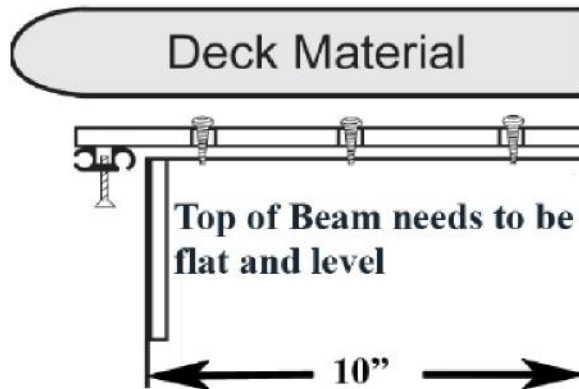

#1 Gunite

#2 Tile: Float top of beam flat and level with top of tile edge

Call or email our office ASAP when you have a tile schedule date

480-829-0083 or schedule@azpoolcovers.com

#3 Stainless Steel straps and track set

#4 Deck

Deck Straps

- For porous coping, brick, flagstone, and materials less than 2" thick
- Mounted every 2' of track
- For deck-on-deck pools

Tracks are protected with plastic wrapper. Stainless Steel straps secured to top of beam that has been floated level to top of tile elevation back 10" from waters edge